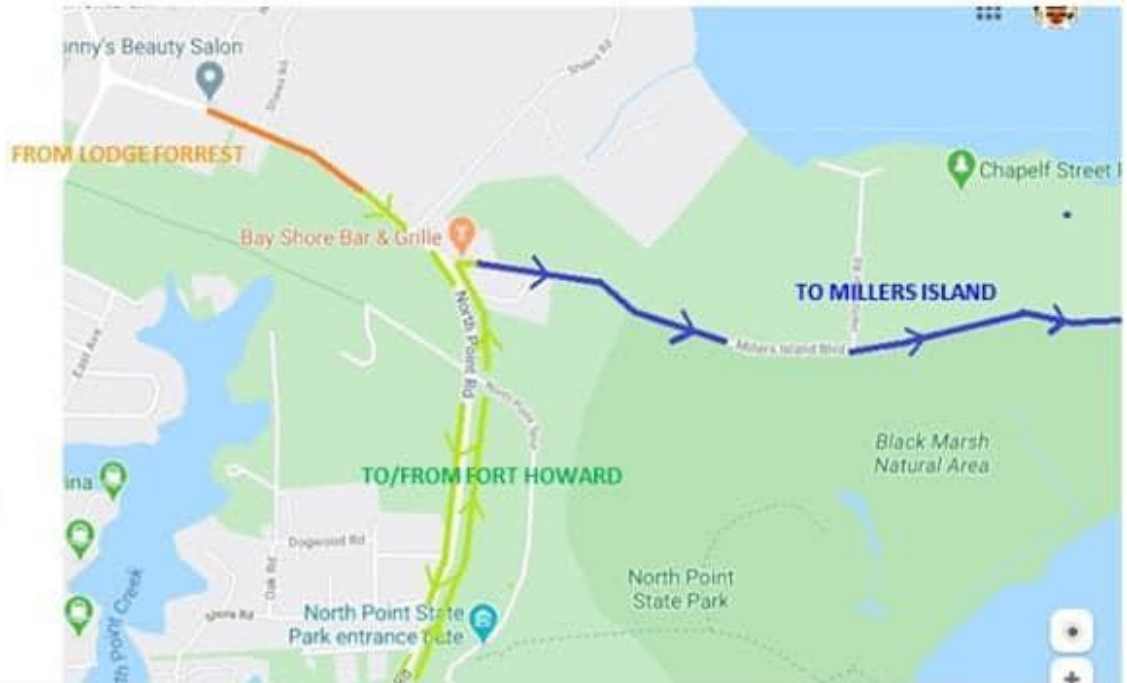

CARAVAN ROUTE

Fort Howard

- FOLLOW North Point Road to
- **FORT HOWARD VETERANS PARK**
- *****PHOTO OPI!*****
- RIGHT onto North Point Road
- RIGHT onto Old Bay Road
- LEFT onto Todd Avenue
- LEFT onto Fort Avenue
- LEFT onto North Point Road
- FOLLOW North Point Road
- RIGHT onto Millers Island Blvd