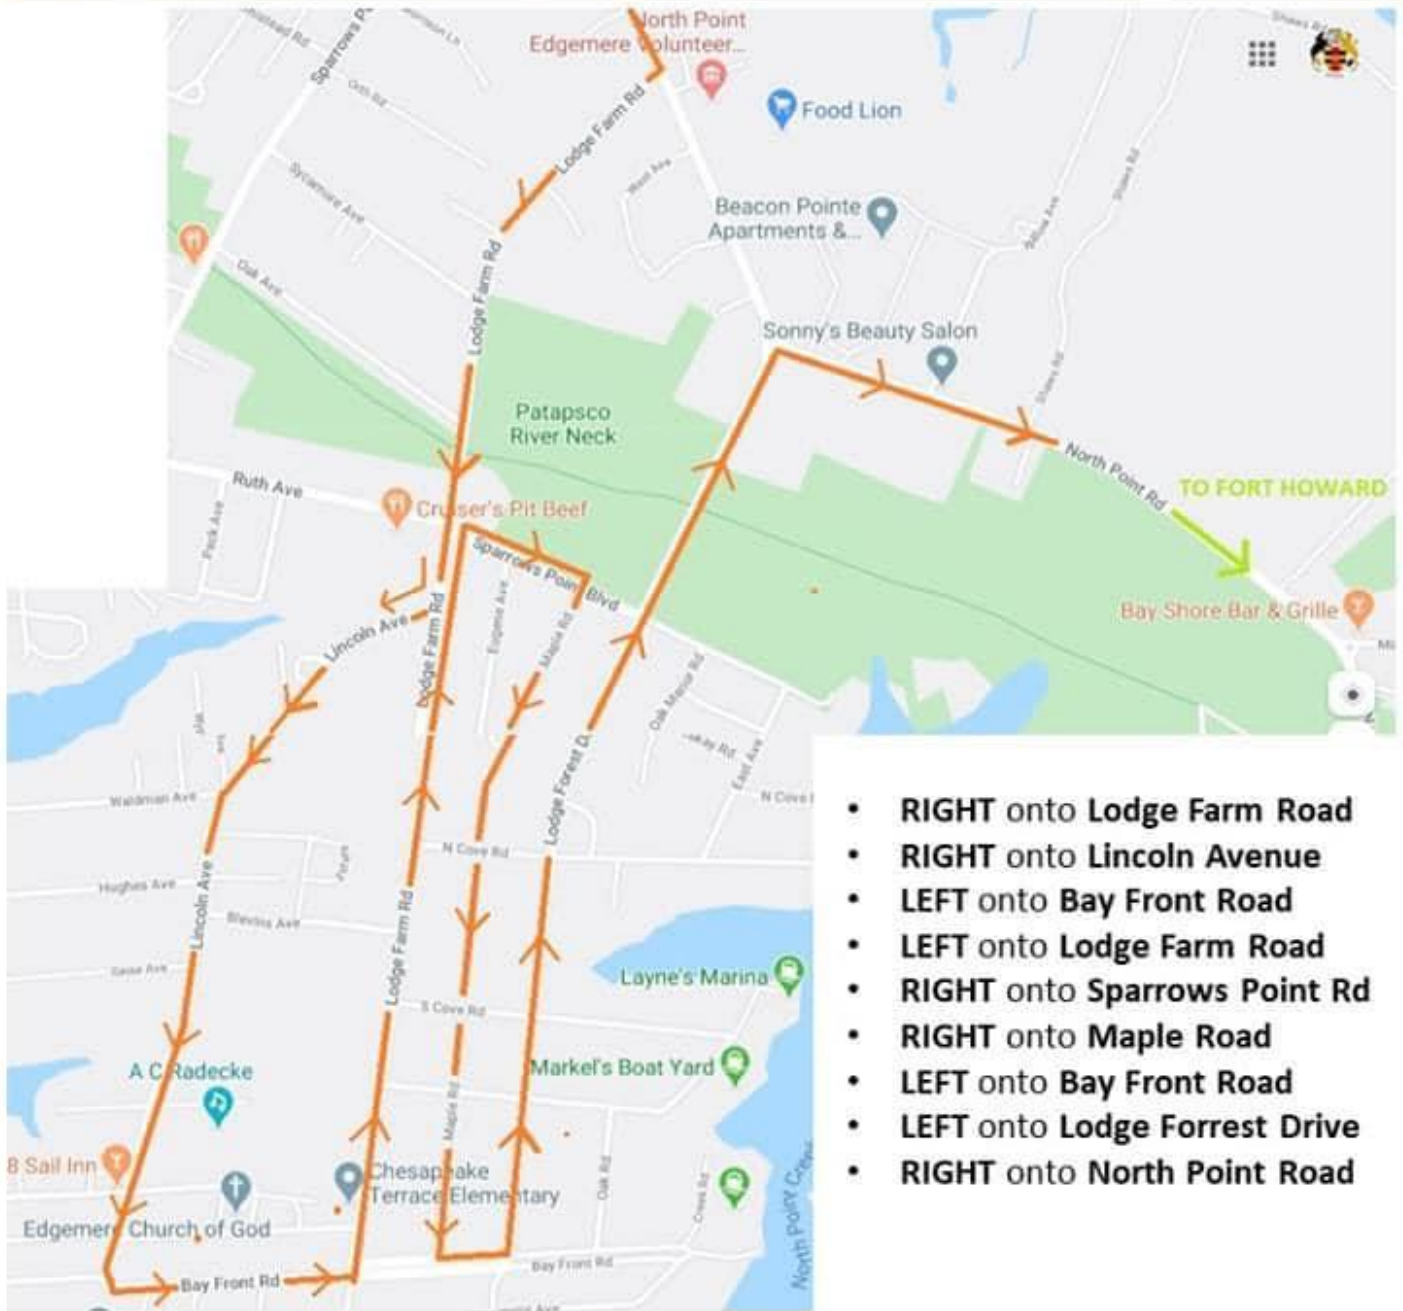

# CARAVAN ROUTE

## Edgemere-Lynch Point

- **START** at VFW
- **RIGHT** onto North Point Road
- **LEFT** onto River Drive Road
- **RIGHT** onto Grace Road
- **RIGHT** onto North Point Road
- **LEFT** onto Delmar Avenue
- **LEFT** onto Armistead Road
- **LEFT** onto Sparrows Point Road
- **RIGHT** onto North Point Road

## Lodge Forrest

- **RIGHT** onto **Lodge Farm Road**
- **RIGHT** onto **Lincoln Avenue**
- **LEFT** onto **Bay Front Road**
- **LEFT** onto **Lodge Farm Road**
- **RIGHT** onto **Sparrows Point Rd**
- **RIGHT** onto **Maple Road**
- **LEFT** onto **Bay Front Road**
- **LEFT** onto **Lodge Forrest Drive**
- **RIGHT** onto **North Point Road**