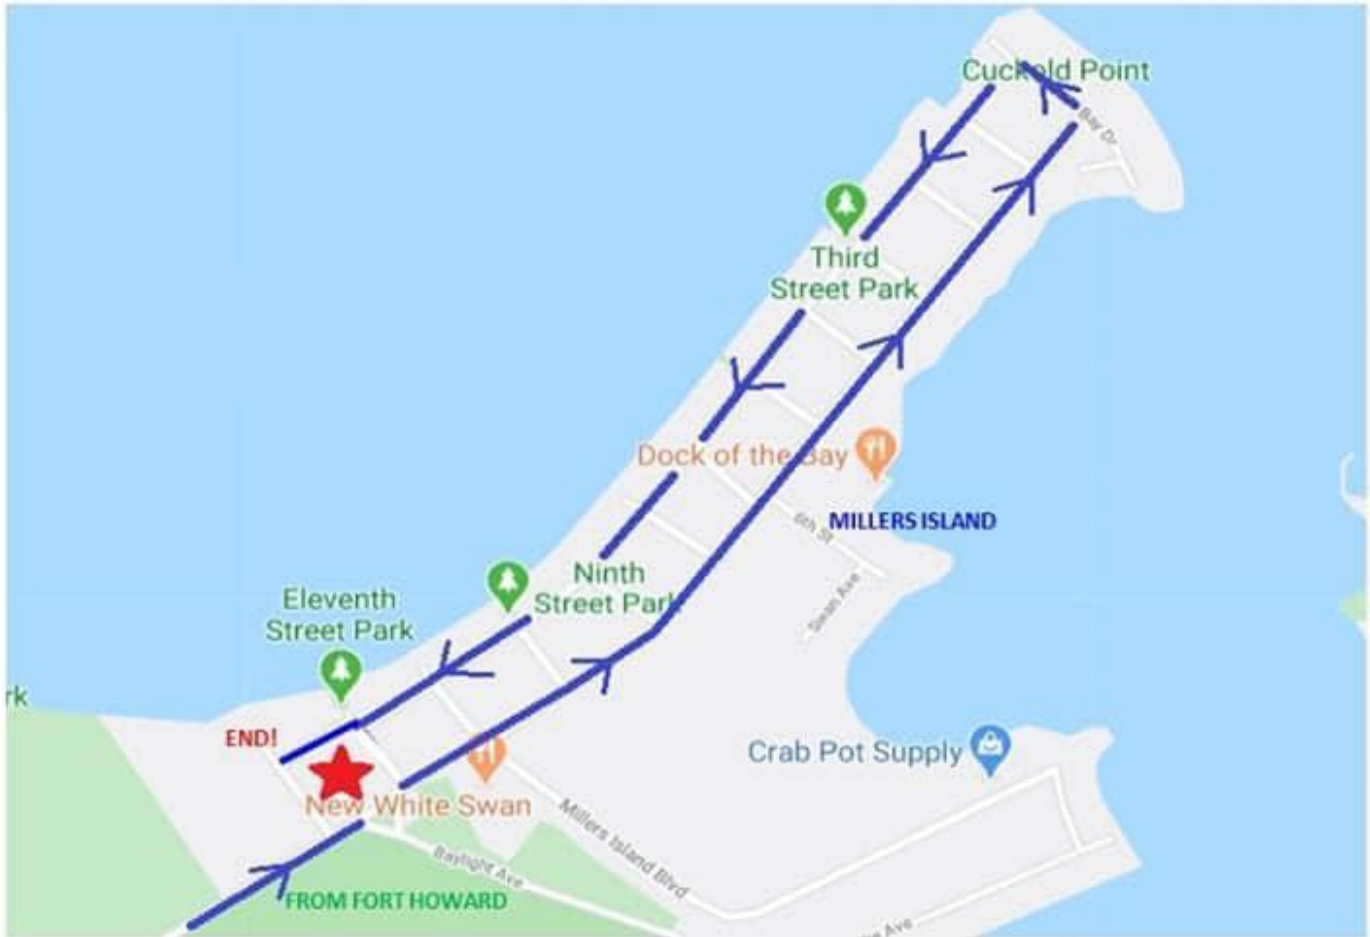

## Edgemere-Lynch Point

- **START** at VFW
- **RIGHT** onto North Point Road
- **LEFT** onto River Drive Road
- **RIGHT** onto Grace Road
- **RIGHT** onto North Point Road
- **LEFT** onto Delmar Avenue
- **LEFT** onto Armistead Road
- **LEFT** onto Sparrows Point Road
- **RIGHT** onto North Point Road

# CARAVAN ROUTE

## Fort Howard

- FOLLOW North Point Road to
- **FORT HOWARD VETERANS PARK**
- **\*\*\*PHOTO OPI!\*\*\***
- RIGHT onto North Point Road
- RIGHT onto Old Bay Road
- LEFT onto Todd Avenue
- LEFT onto Fort Avenue
- LEFT onto North Point Road
- FOLLOW North Point Road
- RIGHT onto Millers Island Blvd

# CARAVAN ROUTE

Millers Island

- FOLLOW Millers Island Blvd
- LEFT onto 1<sup>st</sup> Street
- LEFT onto Hinton Avenue
- LEFT onto 12<sup>th</sup> Street
- END! CONGRATULATIONS!
- DRIVE HOME SAFELY!

CONGRATS GRADUATES